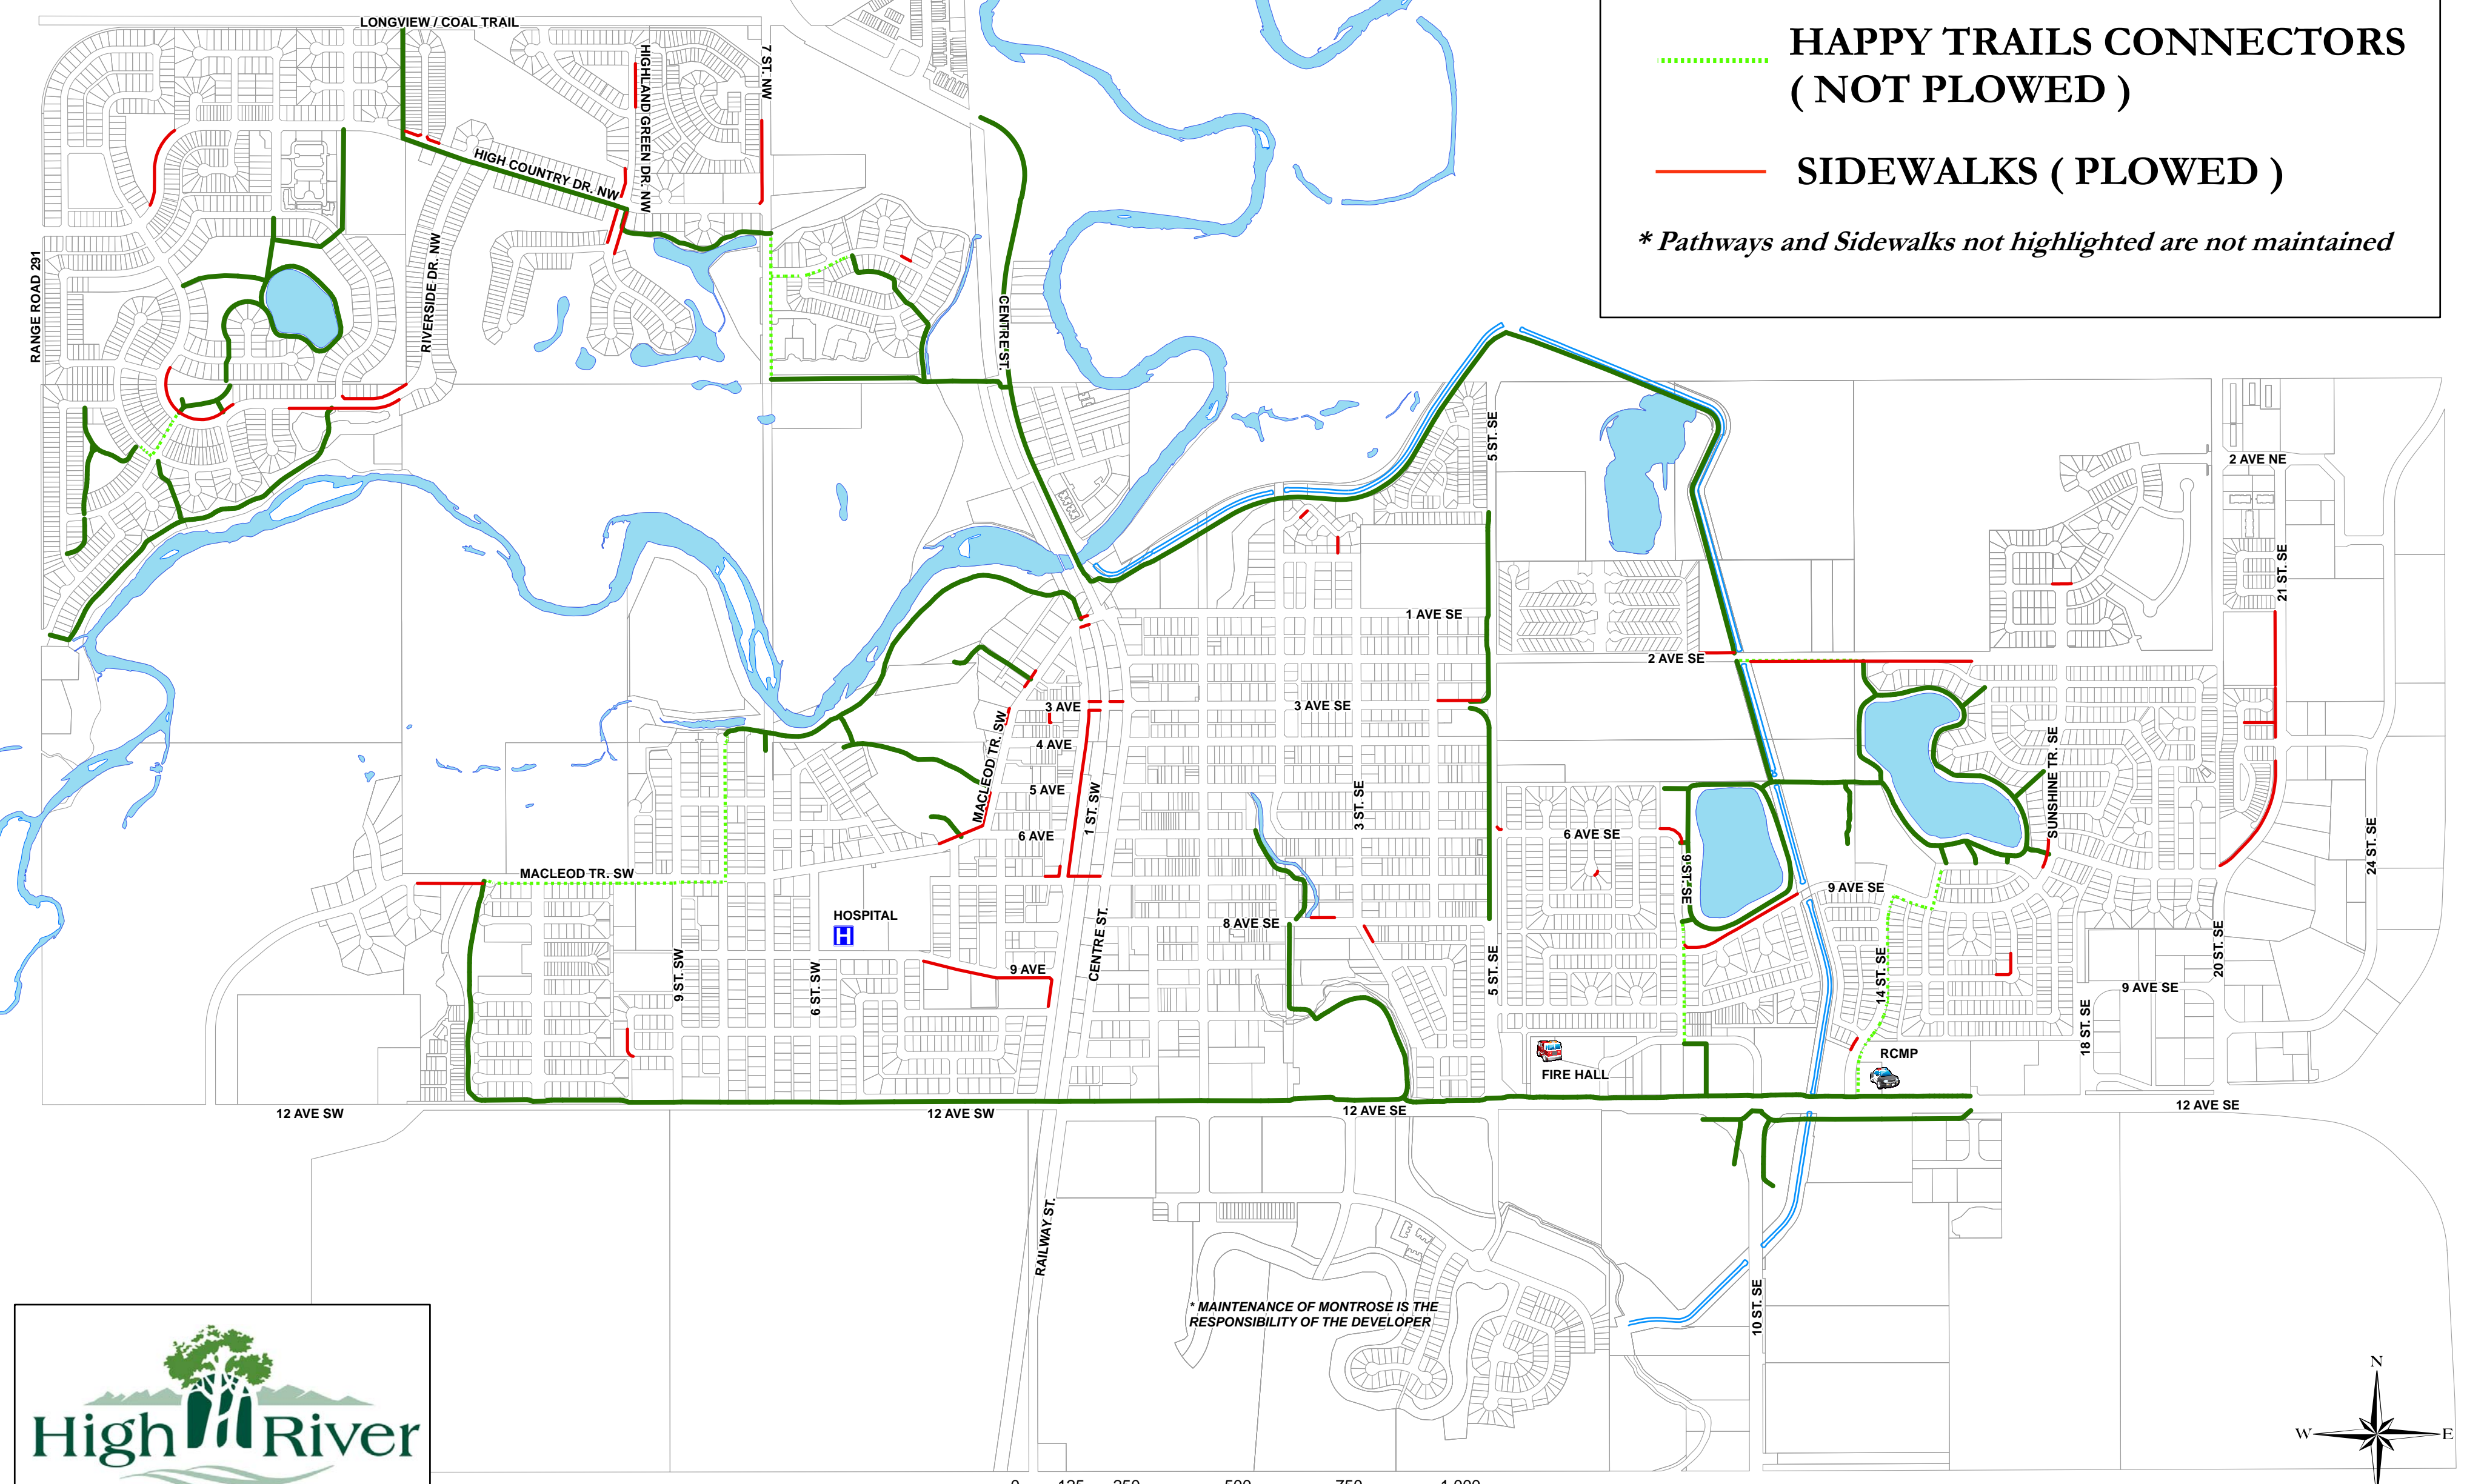

# 2010 / 2011 PATHWAY AND SIDEWALK SNOW REMOVAL ROUTES

-  HAPPY TRAILS
-  HAPPY TRAILS CONNECTORS (NOT PLOWED)
-  SIDEWALKS (PLOWED)

*\* Pathways and Sidewalks not highlighted are not maintained*

\* MAINTENANCE OF MONTROSE IS THE RESPONSIBILITY OF THE DEVELOPER